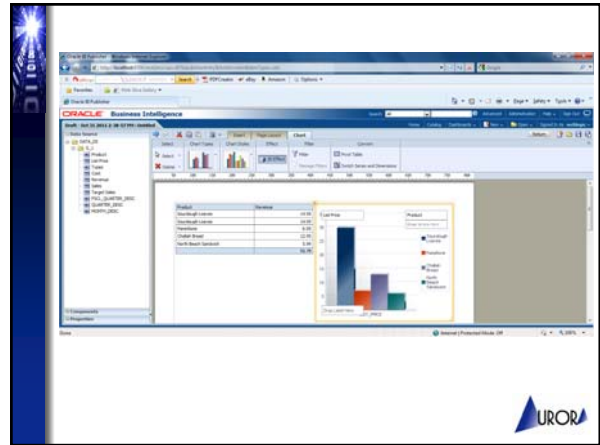

Agenda

- Brief overview of technical and data architecture
- Demonstration of key features of OBIEE
- Conclusion / Q&A

BI Administration Tool

- Used to build Semantic Model
- Dimensional Model
- Define calculations, functions and agregations

BI Analytics

- Ad-hoc query tool for creating analyses
- Used by power-users, authors to create reports for others to consume

Thank You

UROR

Aurora Consulting

www.aurora-consult.com.au