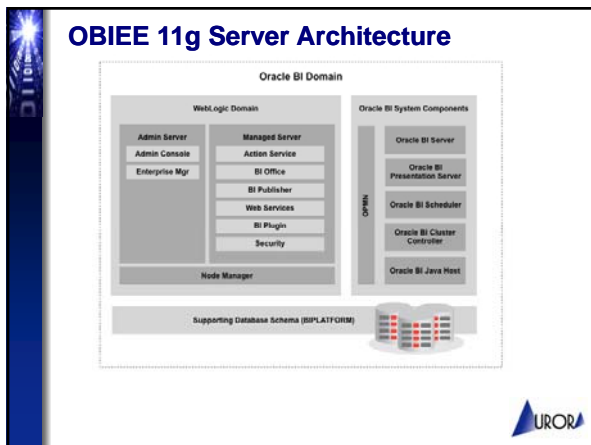

Agenda

- Brief overview of technical and data architecture
- Demonstration of key features of OBIEE
- Conclusion / Q&A

BI Administration Tool

- Used to build Semantic Model
- Dimensional Model
- Define calculations, functions and agregations