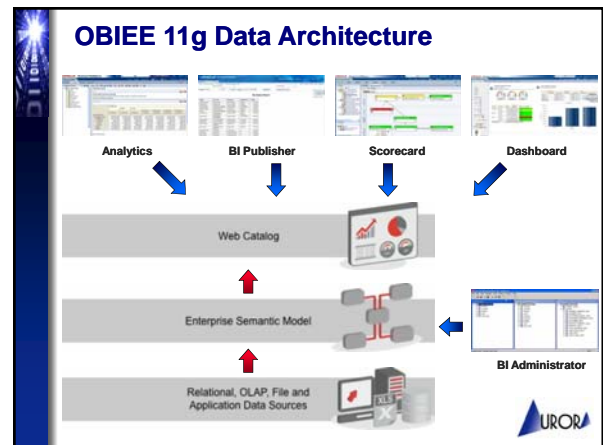

Agenda

- Brief overview of technical and data architecture
- Demonstration of key features of OBIEE
- Conclusion / Q&A

BI Administration Tool

- Used to build Semantic Model
- Dimensional Model
- Define calculations, functions and agregations

BI Analytics

- Ad-hoc query tool for creating analyses
- Used by power-users, authors to create reports for others to consume

Thank You

UROR

Aurora Consulting

www.aurora-consult.com.au